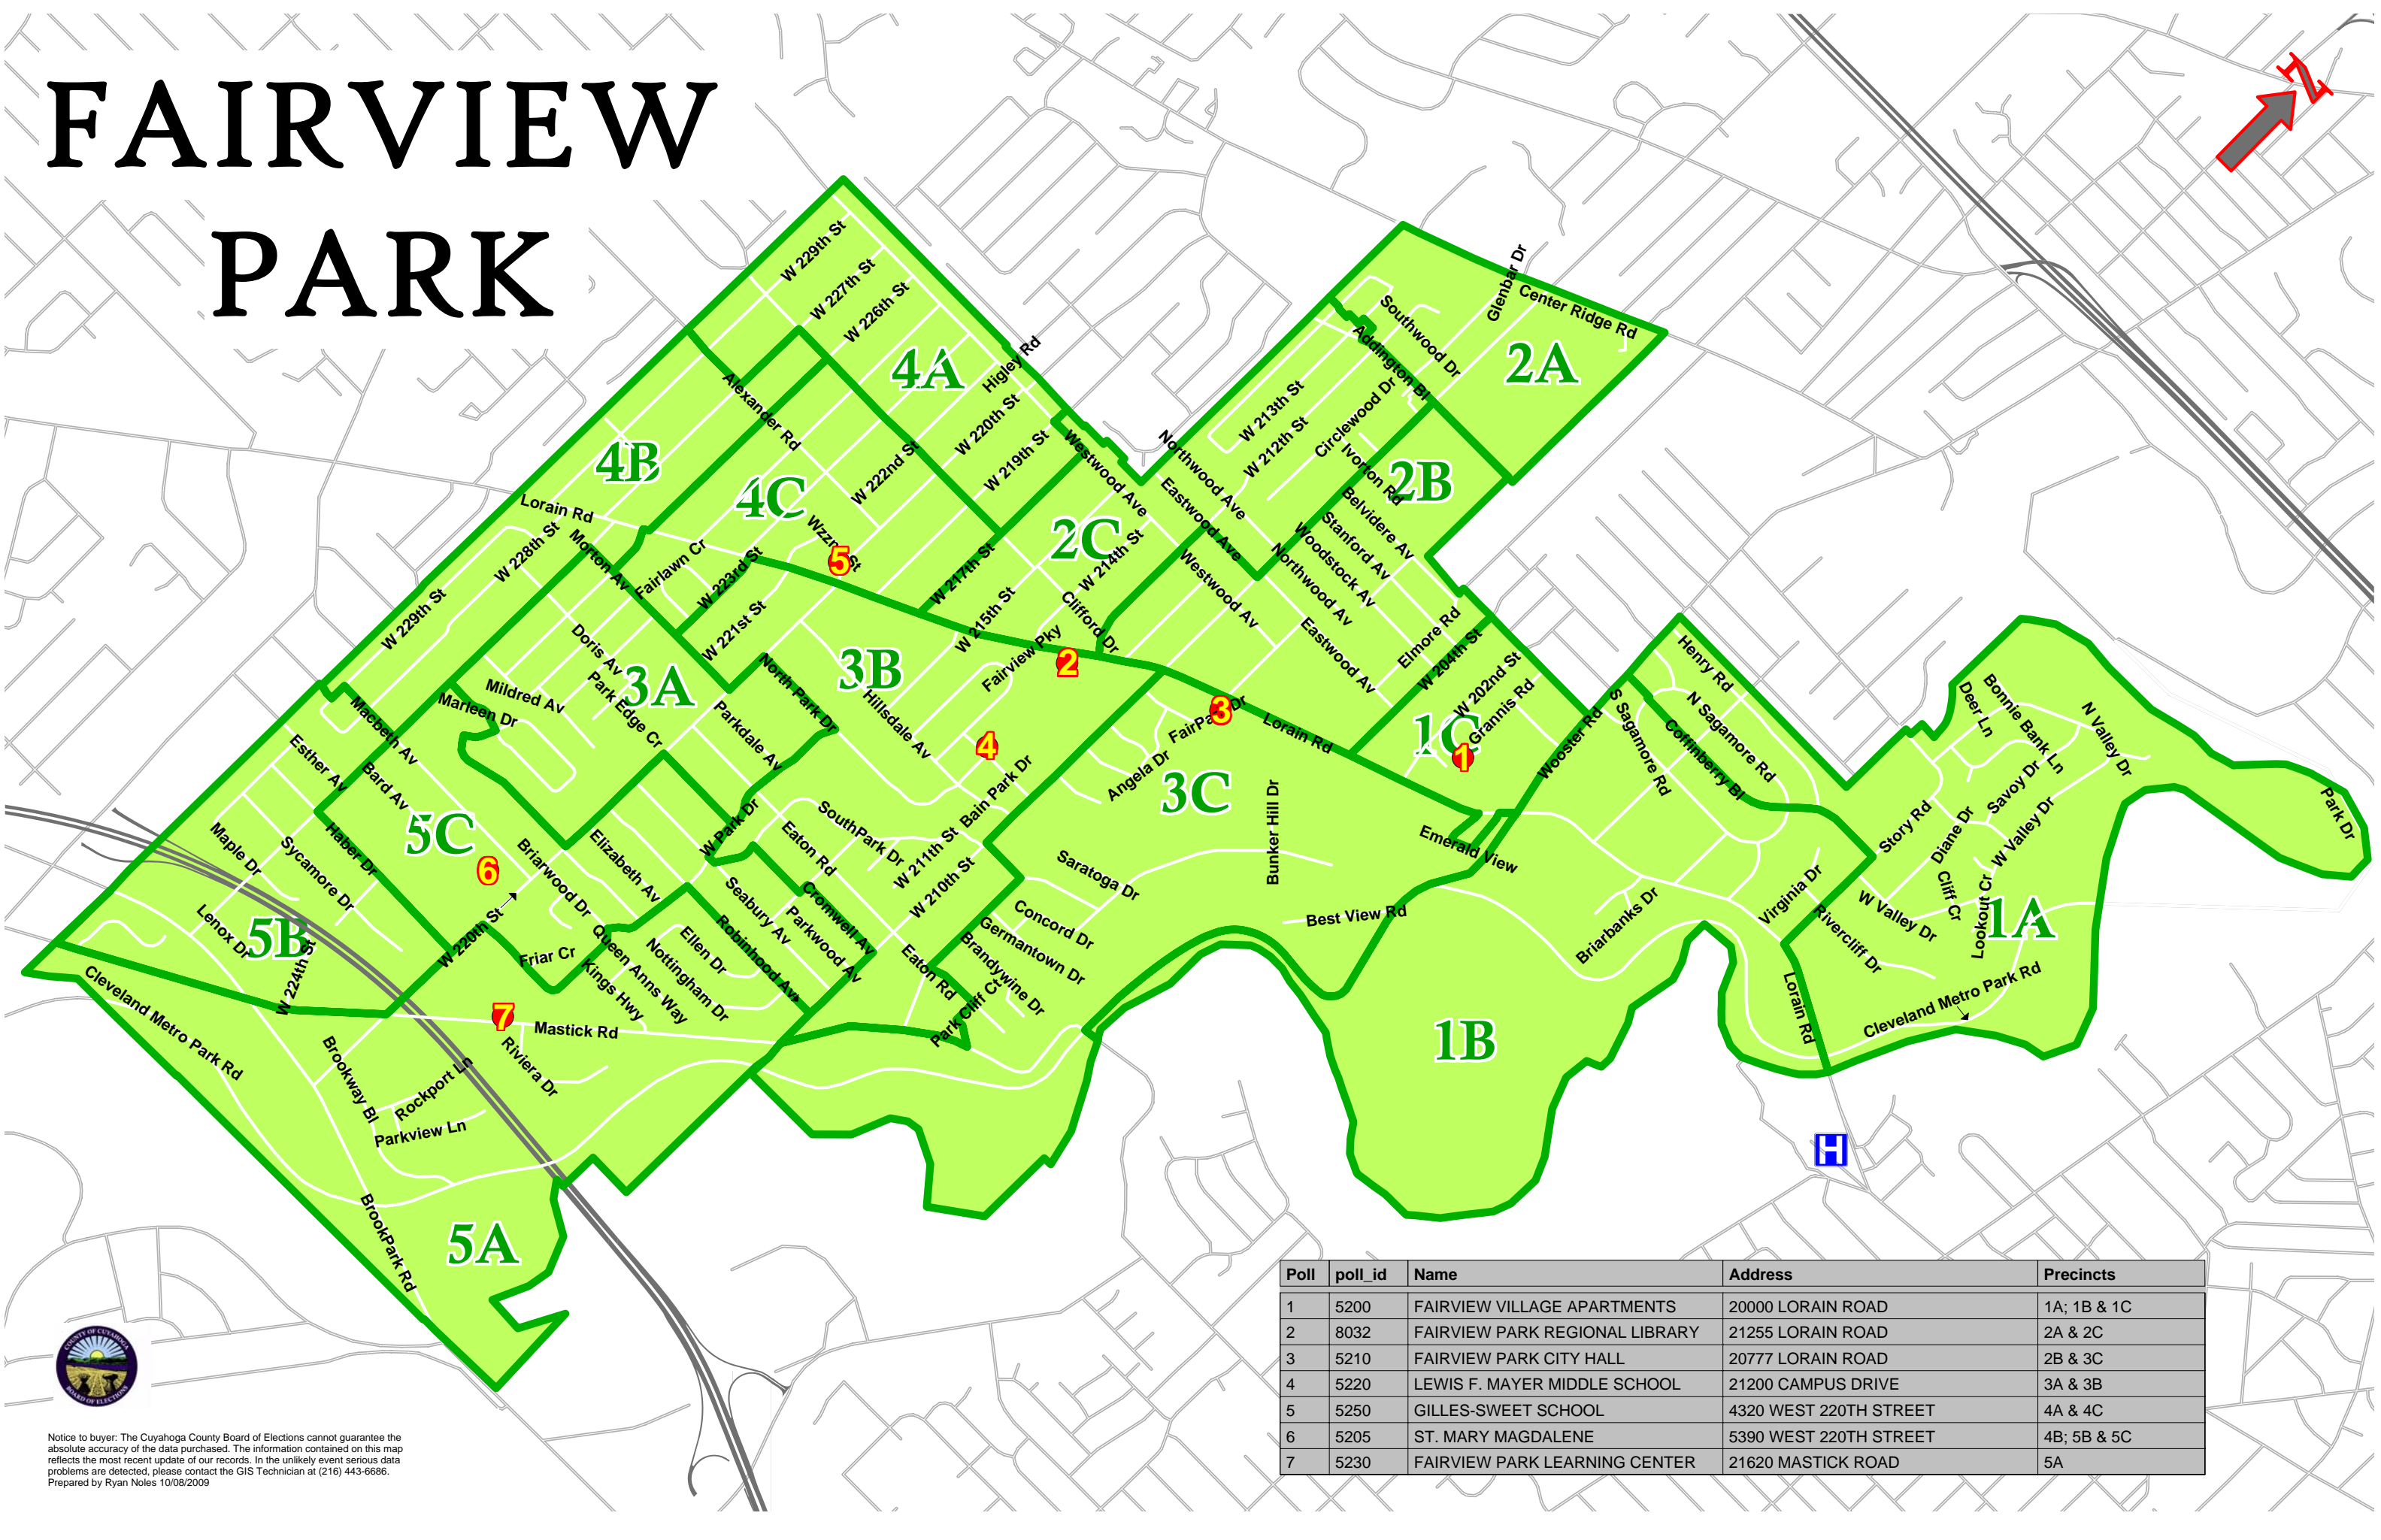

# FAIRVIEW PARK

Poll	poll_id	Name	Address	Precincts
1	5200	FAIRVIEW VILLAGE APARTMENTS	20000 LORAIN ROAD	1A; 1B & 1C
2	8032	FAIRVIEW PARK REGIONAL LIBRARY	21255 LORAIN ROAD	2A & 2C
3	5210	FAIRVIEW PARK CITY HALL	20777 LORAIN ROAD	2B & 3C
4	5220	LEWIS F. MAYER MIDDLE SCHOOL	21200 CAMPUS DRIVE	3A & 3B
5	5250	GILLES-SWEET SCHOOL	4320 WEST 220TH STREET	4A & 4C
6	5205	ST. MARY MAGDALENE	5390 WEST 220TH STREET	4B; 5B & 5C
7	5230	FAIRVIEW PARK LEARNING CENTER	21620 MASTICK ROAD	5A

Notice to buyer: The Cuyahoga County Board of Elections cannot guarantee the absolute accuracy of the data purchased. The information contained on this map reflects the most recent update of our records. In the unlikely event serious data problems are detected, please contact the GIS Technician at (216) 443-6686. Prepared by Ryan Noles 10/08/2009